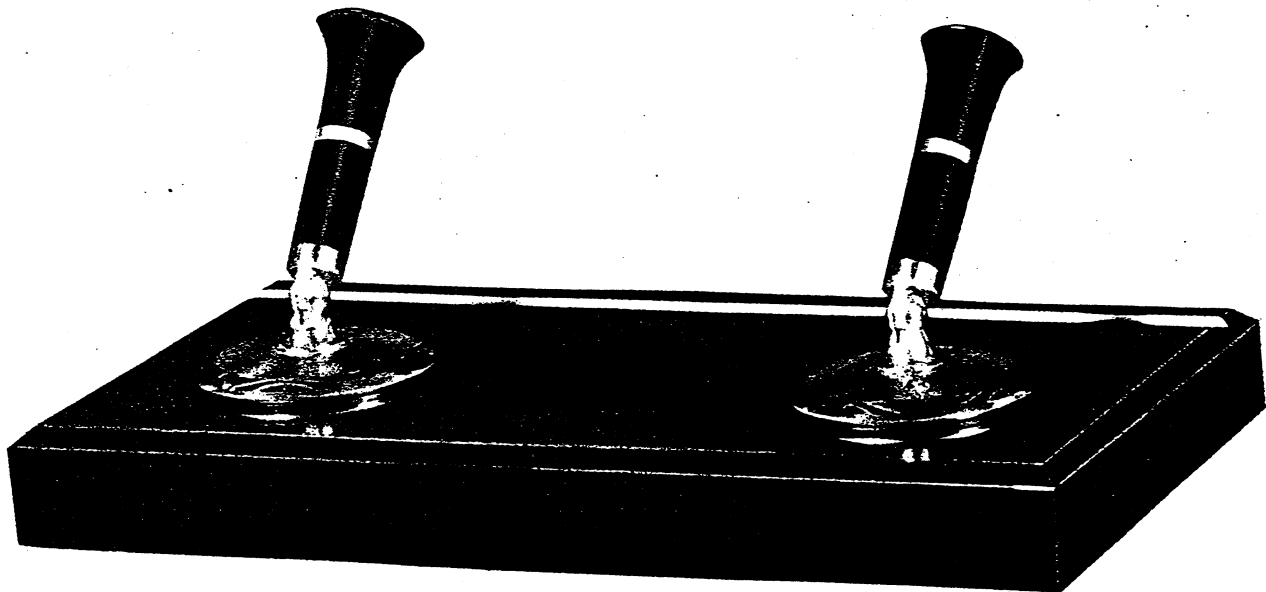

17—Desk Stand.

Code VIWOG. Double crystal glass base, plain mirror finish, $5\frac{3}{4}$ x $9\frac{1}{4}$ x 1", with Universal black, unbreakable Radite sockets.

List $16.00